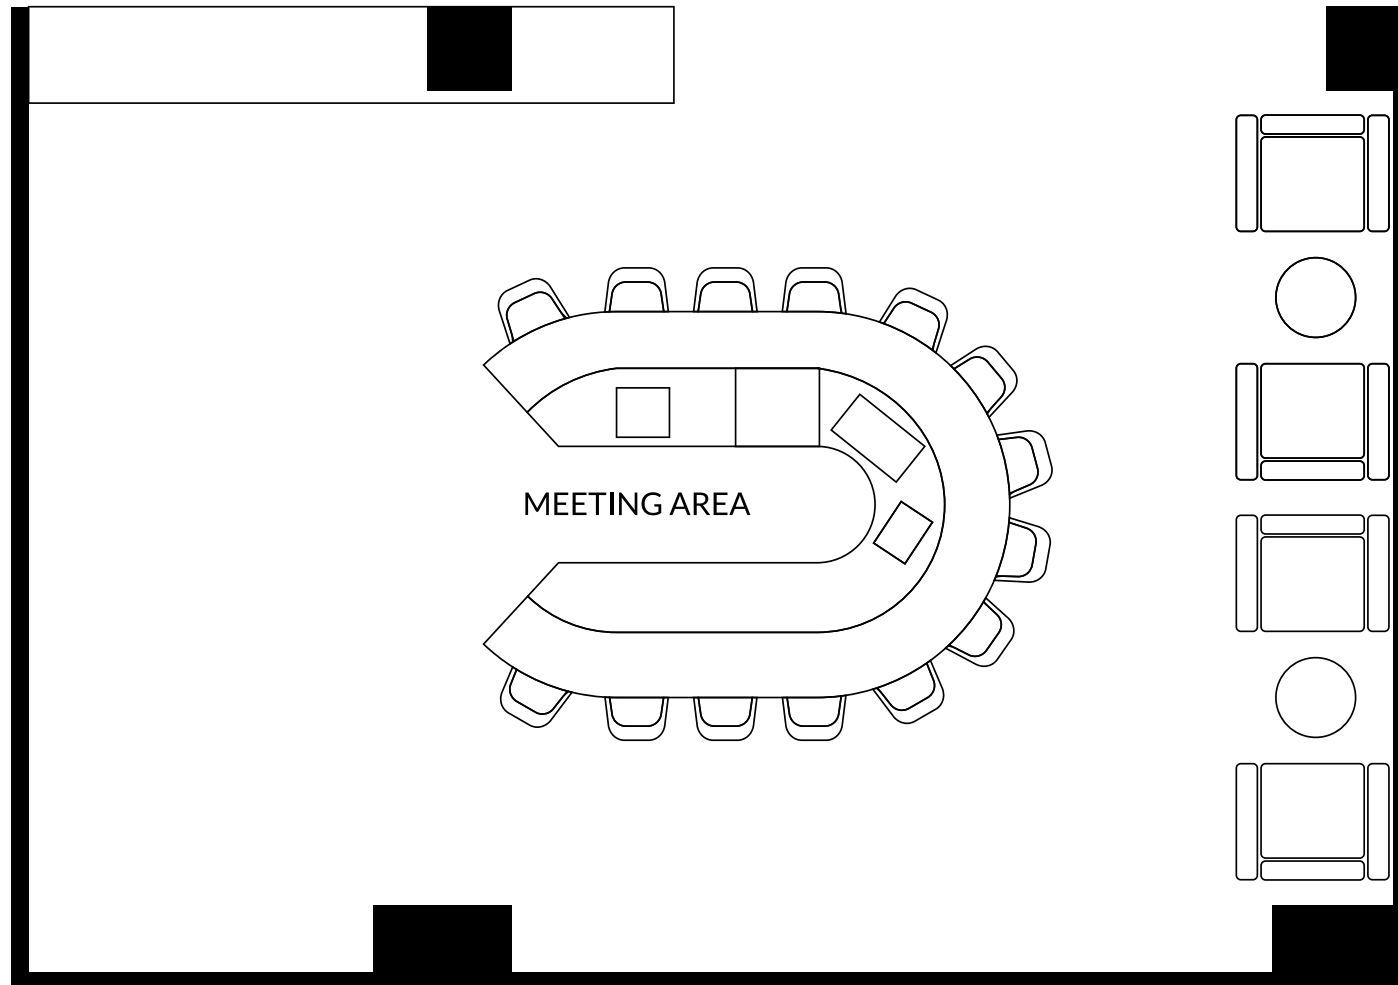

Enchanté

THE GATHERING BAR

Build-up Area
1109 sqft | 30 pax

JAYWIN HOLDINGS SDN BHD (1558233-H)
Ground floor Retail Block, Pusat Perdagangan
Mines 2, Jalan Mines 2, Mines Wellness City
43300 Seri Kembangan, Selangor