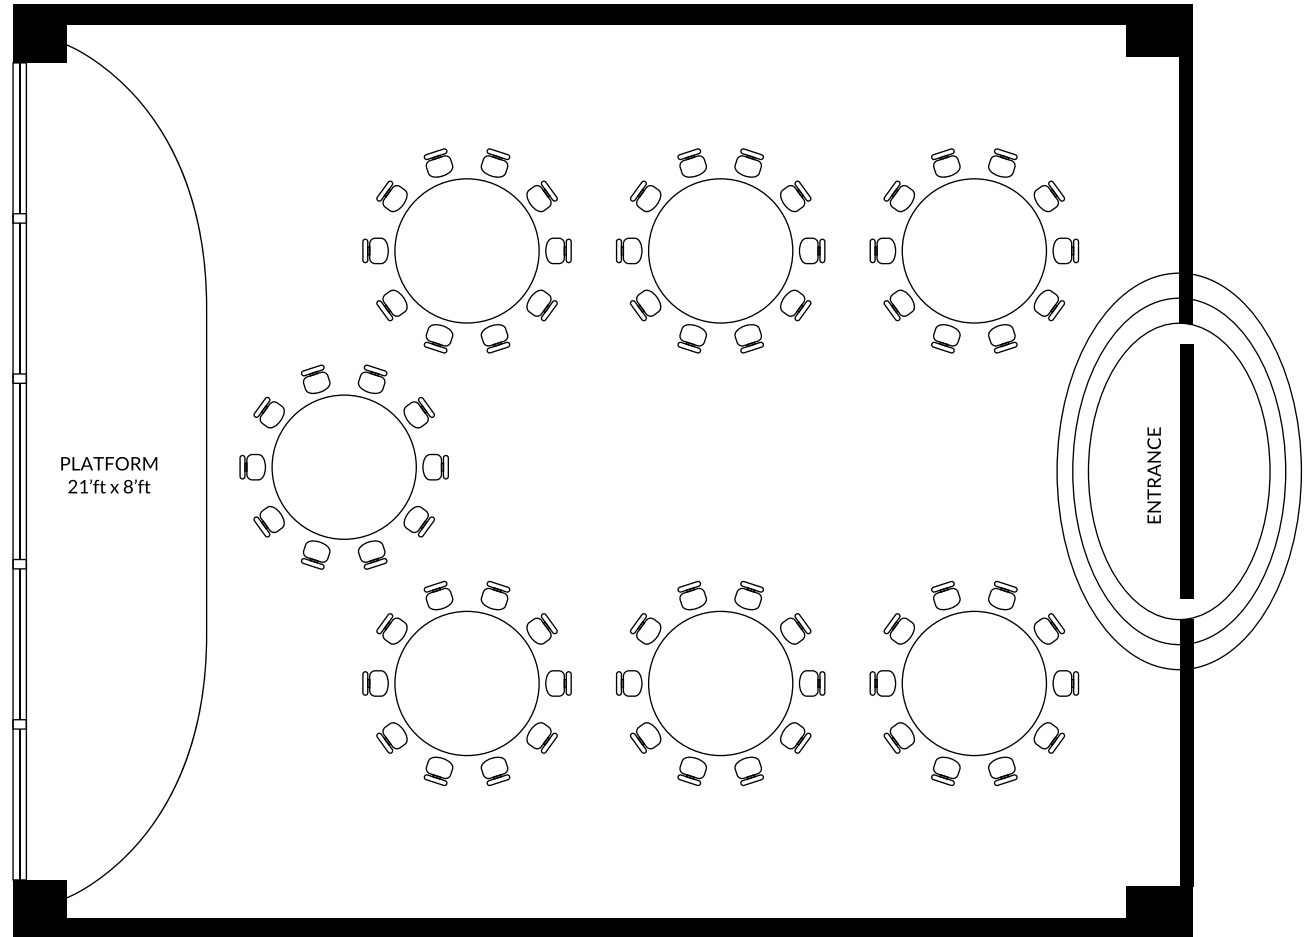

Grotto

THE CLASSIC
SETTING

Round Table 6ft
1292 sqft | 70 pax

JAYWIN HOLDINGS SDN BHD (1558233-H)
Ground floor Retail Block, Pusat Perdagangan
Mines 2, Jalan Mines 2, Mines Wellness City
43300 Seri Kembangan, Selangor

011 5372 1419 | www.confetti.com.my

*This map is not to scale.

Grotto

THE CLASSIC
SETTING

Round Table 6ft
1292 sqft | 60 pax

JAYWIN HOLDINGS SDN BHD (1558233-H)
Ground floor Retail Block, Pusat Perdagangan
Mines 2, Jalan Mines 2, Mines Wellness City
43300 Seri Kembangan, Selangor

011 5372 1419 | www.confetti.com.my

*This map is not to scale.

Grotto

THE CLASSIC
SETTING

Classroom
1292 sqft | 54 pax

JAYWIN HOLDINGS SDN BHD (1558233-H)
Ground floor Retail Block, Pusat Perdagangan
Mines 2, Jalan Mines 2, Mines Wellness City
43300 Seri Kembangan, Selangor

011 5372 1419 | www.confetti.com.my

*This map is not to scale.

Grotto

THE CLASSIC
SETTING

Theatre
1292 sqft | 80 pax

JAYWIN HOLDINGS SDN BHD (1558233-H)
Ground floor Retail Block, Pusat Perdagangan
Mines 2, Jalan Mines 2, Mines Wellness City
43300 Seri Kembangan, Selangor