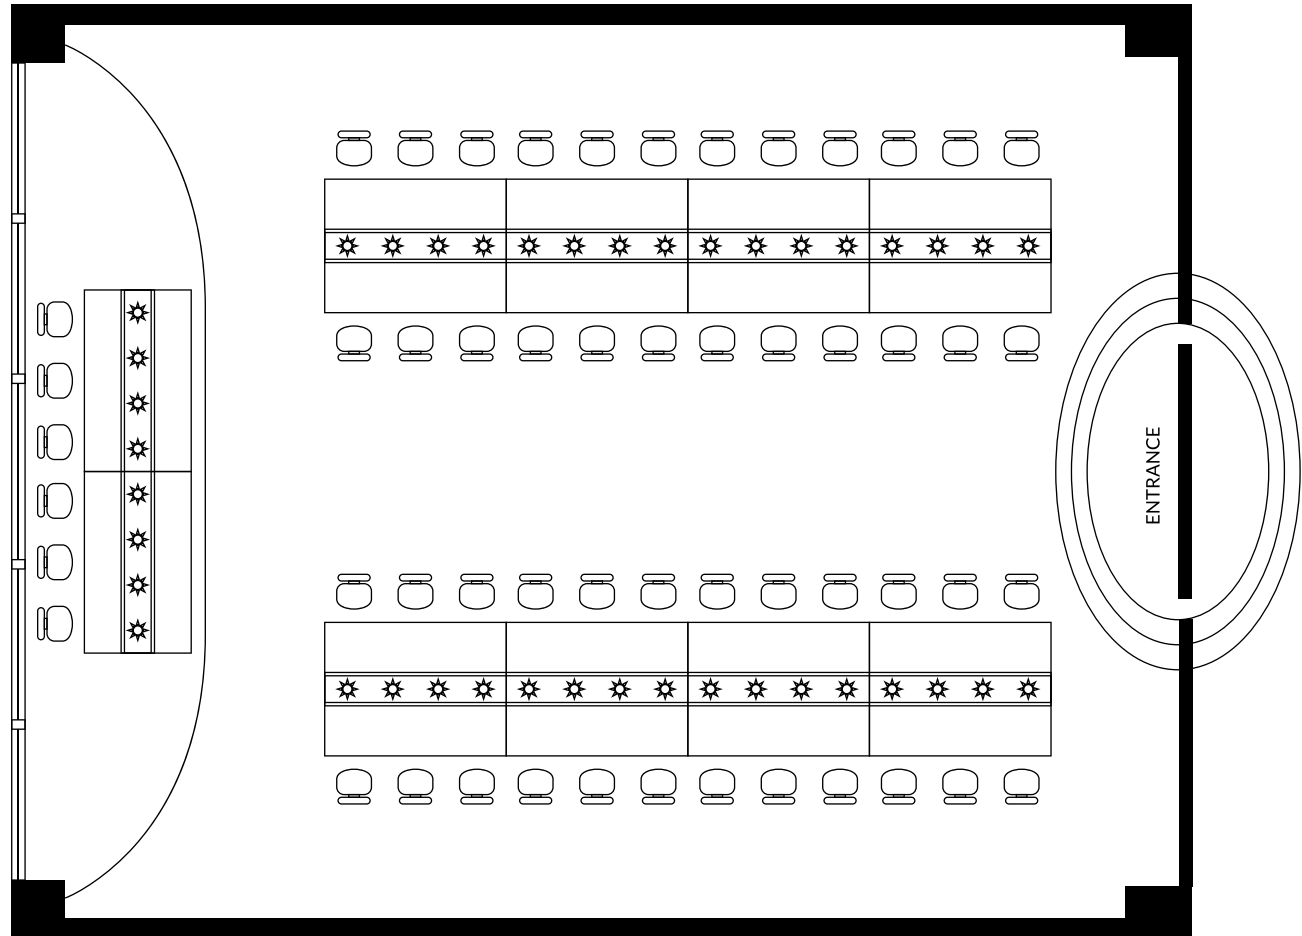

Grotto

THE CLASSIC
SETTING

Viking
1292 sqft | 54 pax

JAYWIN HOLDINGS SDN BHD (1558233-H)
Ground floor Retail Block, Pusat Perdagangan
Mines 2, Jalan Mines 2, Mines Wellness City
43300 Seri Kembangan, Selangor

011 5372 1419 | www.confetti.com.my

*This map is not to scale.