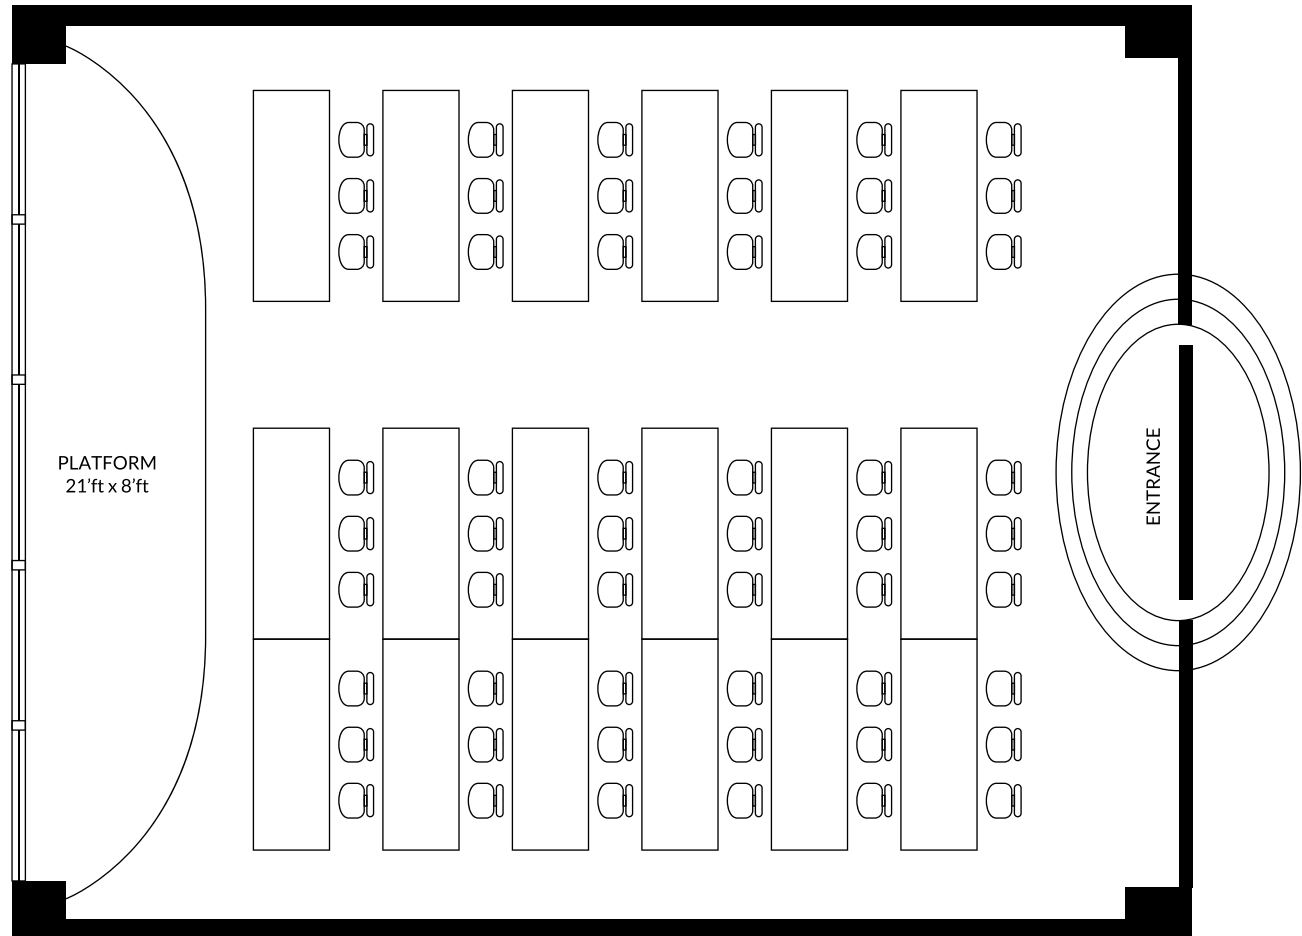

Grotto

THE CLASSIC
SETTING

Round Table 6ft
1292 sqft | 70 pax

JAYWIN HOLDINGS SDN BHD (1558233-H)
Ground floor Retail Block, Pusat Perdagangan
Mines 2, Jalan Mines 2, Mines Wellness City
43300 Seri Kembangan, Selangor

011 5372 1419 | www.confetti.com.my

*This map is not to scale.

Grotto

THE CLASSIC
SETTING

Round Table 6ft
1292 sqft | 60 pax

JAYWIN HOLDINGS SDN BHD (1558233-H)
Ground floor Retail Block, Pusat Perdagangan
Mines 2, Jalan Mines 2, Mines Wellness City
43300 Seri Kembangan, Selangor

011 5372 1419 | www.confetti.com.my

*This map is not to scale.

Grotto

THE CLASSIC
SETTING

Classroom
1292 sqft | 54 pax

JAYWIN HOLDINGS SDN BHD (1558233-H)
Ground floor Retail Block, Pusat Perdagangan
Mines 2, Jalan Mines 2, Mines Wellness City
43300 Seri Kembangan, Selangor

011 5372 1419 | www.confetti.com.my

*This map is not to scale.

Grotto

THE CLASSIC
SETTING

Theatre
1292 sqft | 80 pax

JAYWIN HOLDINGS SDN BHD (1558233-H)
Ground floor Retail Block, Pusat Perdagangan
Mines 2, Jalan Mines 2, Mines Wellness City
43300 Seri Kembangan, Selangor