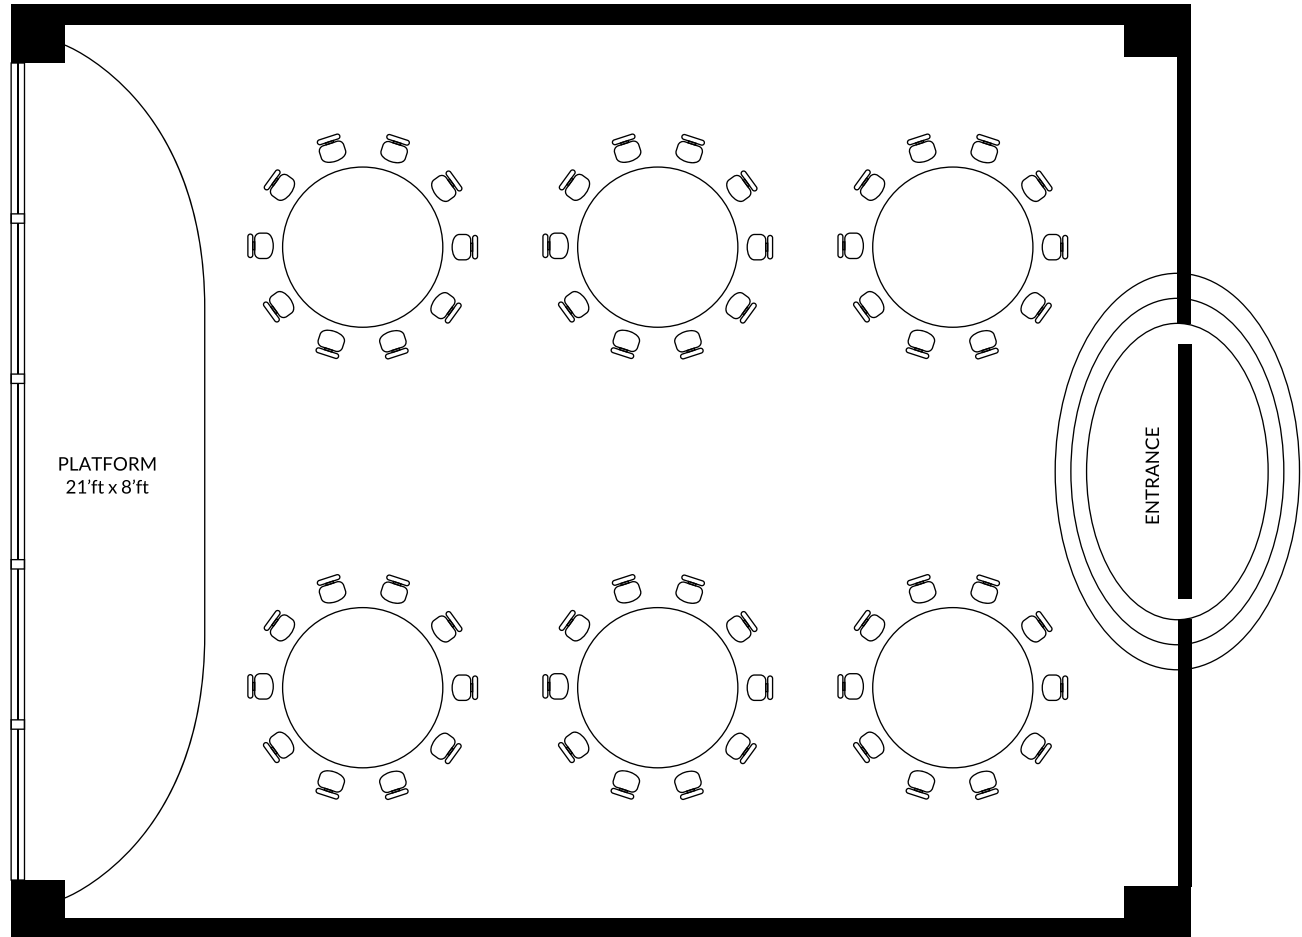

Grotto

THE CLASSIC
SETTING

Round Table 6ft
1292 sqft | 70 pax

JAYWIN HOLDINGS SDN BHD (1558233-H)
Ground floor Retail Block, Pusat Perdagangan
Mines 2, Jalan Mines 2, Mines Wellness City
43300 Seri Kembangan, Selangor

011 5372 1419 | www.confetti.com.my

*This map is not to scale.

Grotto

THE CLASSIC
SETTING

Round Table 6ft
1292 sqft | 60 pax

JAYWIN HOLDINGS SDN BHD (1558233-H)
Ground floor Retail Block, Pusat Perdagangan
Mines 2, Jalan Mines 2, Mines Wellness City
43300 Seri Kembangan, Selangor