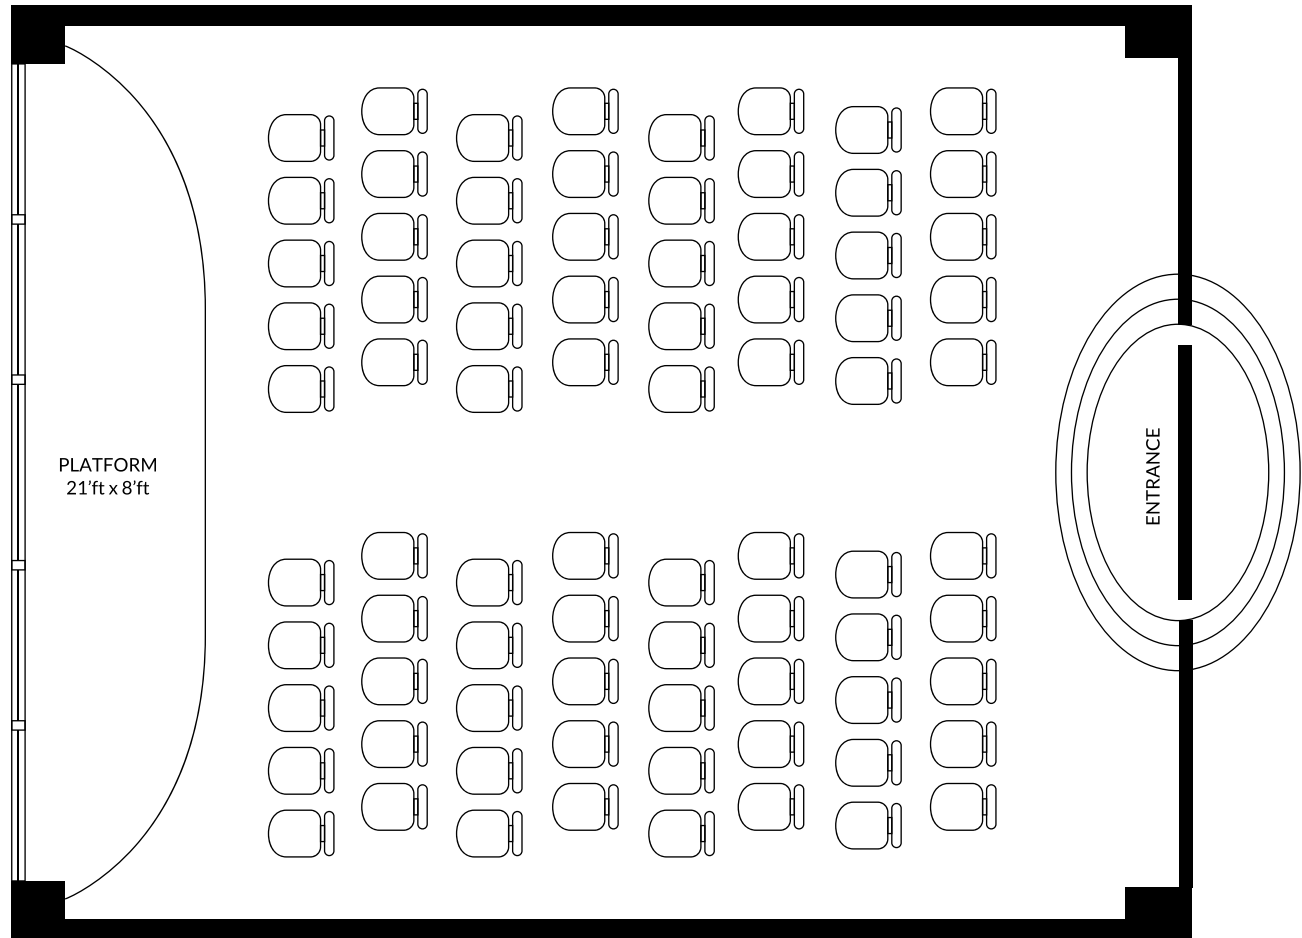

Grotto

THE CLASSIC
SETTING

Round Table 6ft
1292 sqft | 70 pax

JAYWIN HOLDINGS SDN BHD (1558233-H)
Ground floor Retail Block, Pusat Perdagangan
Mines 2, Jalan Mines 2, Mines Wellness City
43300 Seri Kembangan, Selangor

011 5372 1419 | www.confetti.com.my

*This map is not to scale.

Grotto

THE CLASSIC
SETTING

Round Table 6ft
1292 sqft | 60 pax

JAYWIN HOLDINGS SDN BHD (1558233-H)
Ground floor Retail Block, Pusat Perdagangan
Mines 2, Jalan Mines 2, Mines Wellness City
43300 Seri Kembangan, Selangor

011 5372 1419 | www.confetti.com.my

*This map is not to scale.

Grotto

THE CLASSIC
SETTING

Classroom
1292 sqft | 54 pax

JAYWIN HOLDINGS SDN BHD (1558233-H)
Ground floor Retail Block, Pusat Perdagangan
Mines 2, Jalan Mines 2, Mines Wellness City
43300 Seri Kembangan, Selangor

011 5372 1419 | www.confetti.com.my

*This map is not to scale.

Grotto

THE CLASSIC
SETTING

Theatre
1292 sqft | 80 pax

JAYWIN HOLDINGS SDN BHD (1558233-H)
Ground floor Retail Block, Pusat Perdagangan
Mines 2, Jalan Mines 2, Mines Wellness City
43300 Seri Kembangan, Selangor