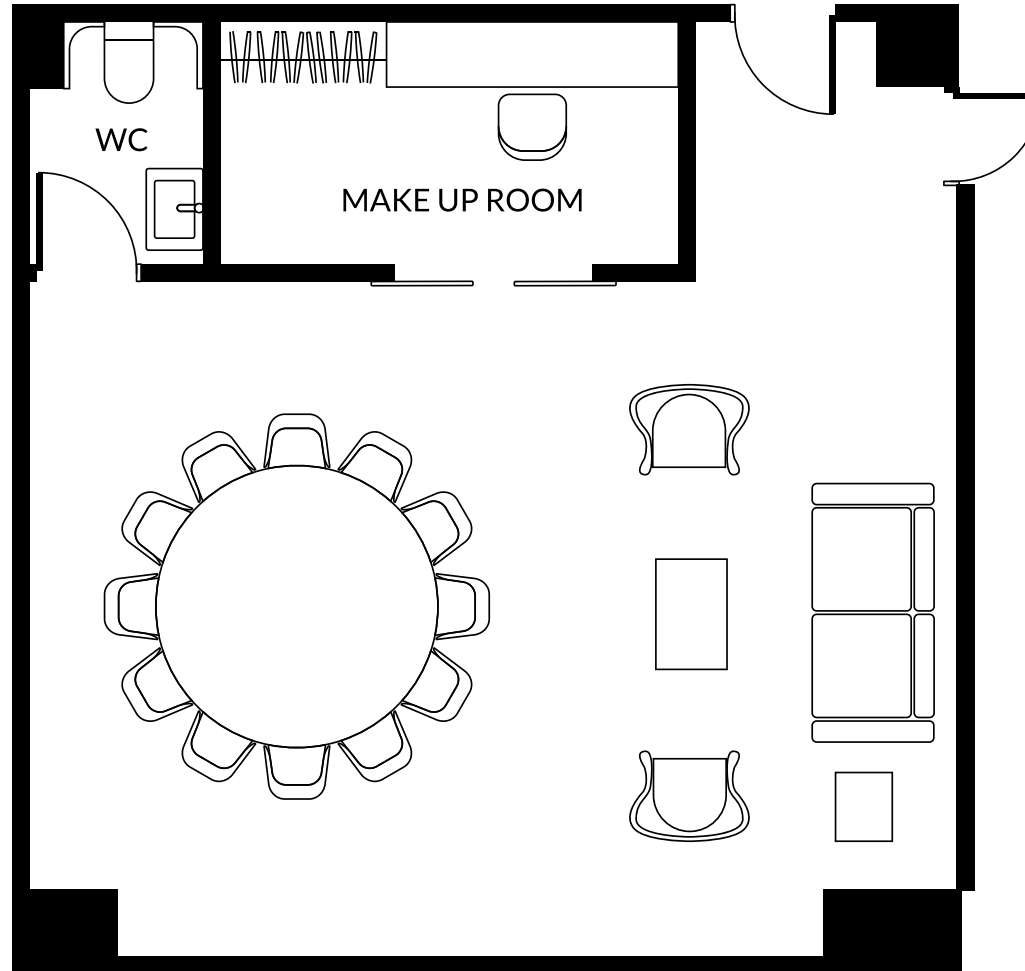

THE MANDARIN ROOM

Build-up Area
800 sqft | 20 pax

JAYWIN HOLDINGS SDN BHD (1558233-H)
Ground floor Retail Block, Pusat Perdagangan
Mines 2, Jalan Mines 2, Mines Wellness City
43300 Seri Kembangan, Selangor