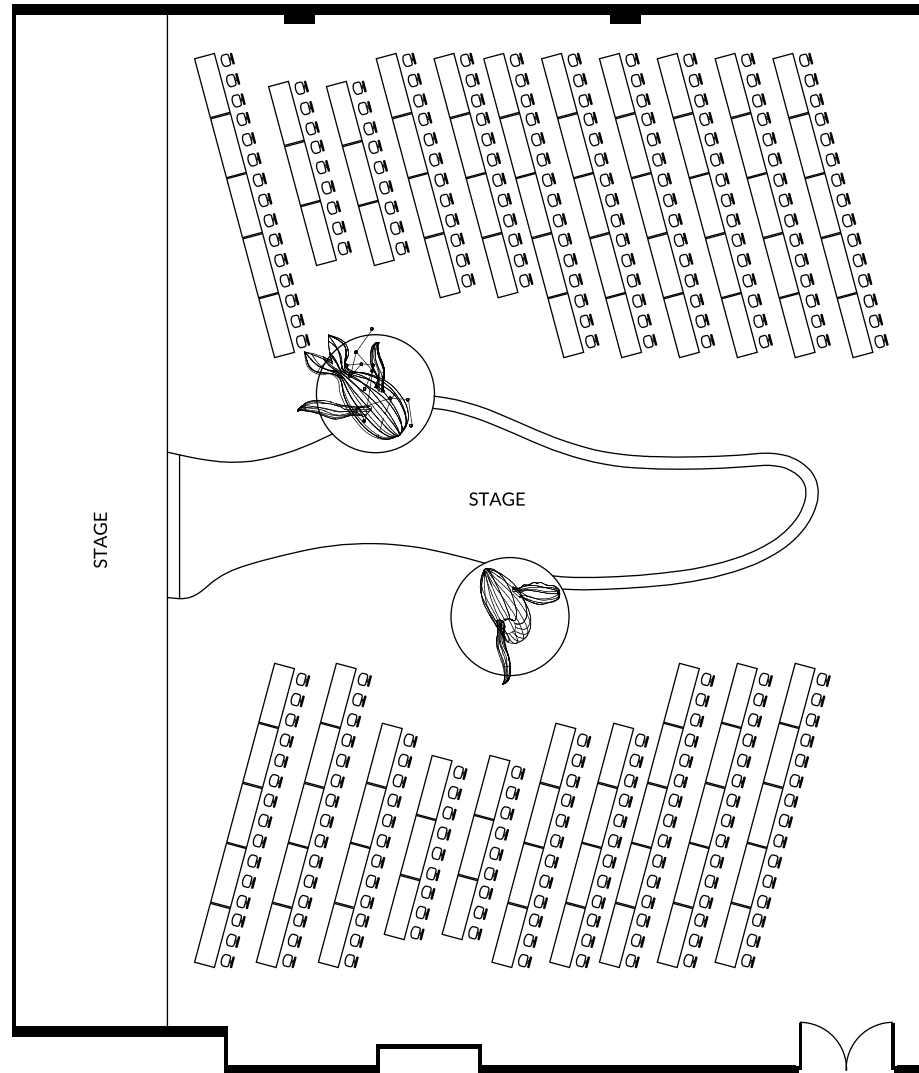

THE
**Majestic
Marine**
BALLROOM

Classroom
7500 sqft | 288 pax

JAYWIN HOLDINGS SDN BHD (1558233-H)
Ground floor Retail Block, Pusat Perdagangan
Mines 2, Jalan Mines 2, Mines Wellness City
43300 Seri Kembangan, Selangor

011 5372 1419 | www.confetti.com.my

*This map is not to scale.