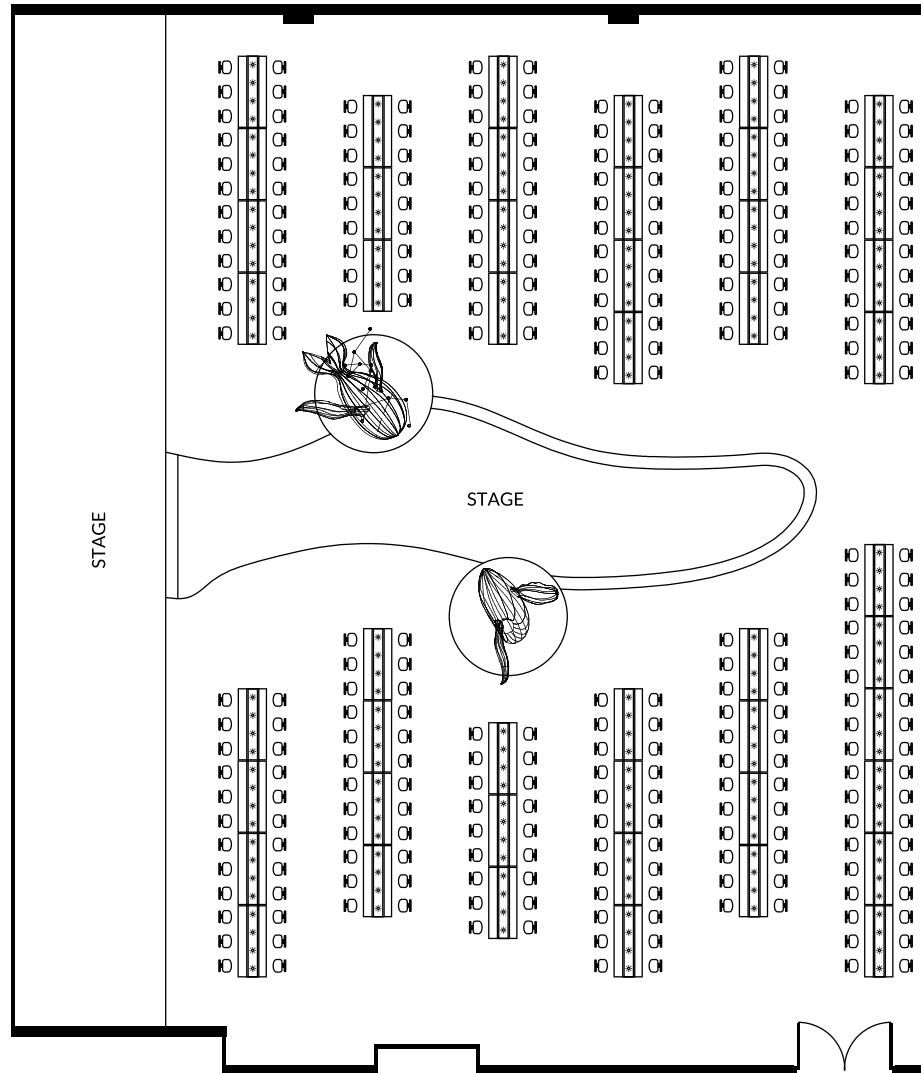

THE
**Majestic
Marine**
BALLROOM

Viking
7500 sqft | 280 pax

JAYWIN HOLDINGS SDN BHD (1558233-H)
Ground floor Retail Block, Pusat Perdagangan
Mines 2, Jalan Mines 2, Mines Wellness City
43300 Seri Kembangan, Selangor

011 5372 1419 | www.confetti.com.my

*This map is not to scale.