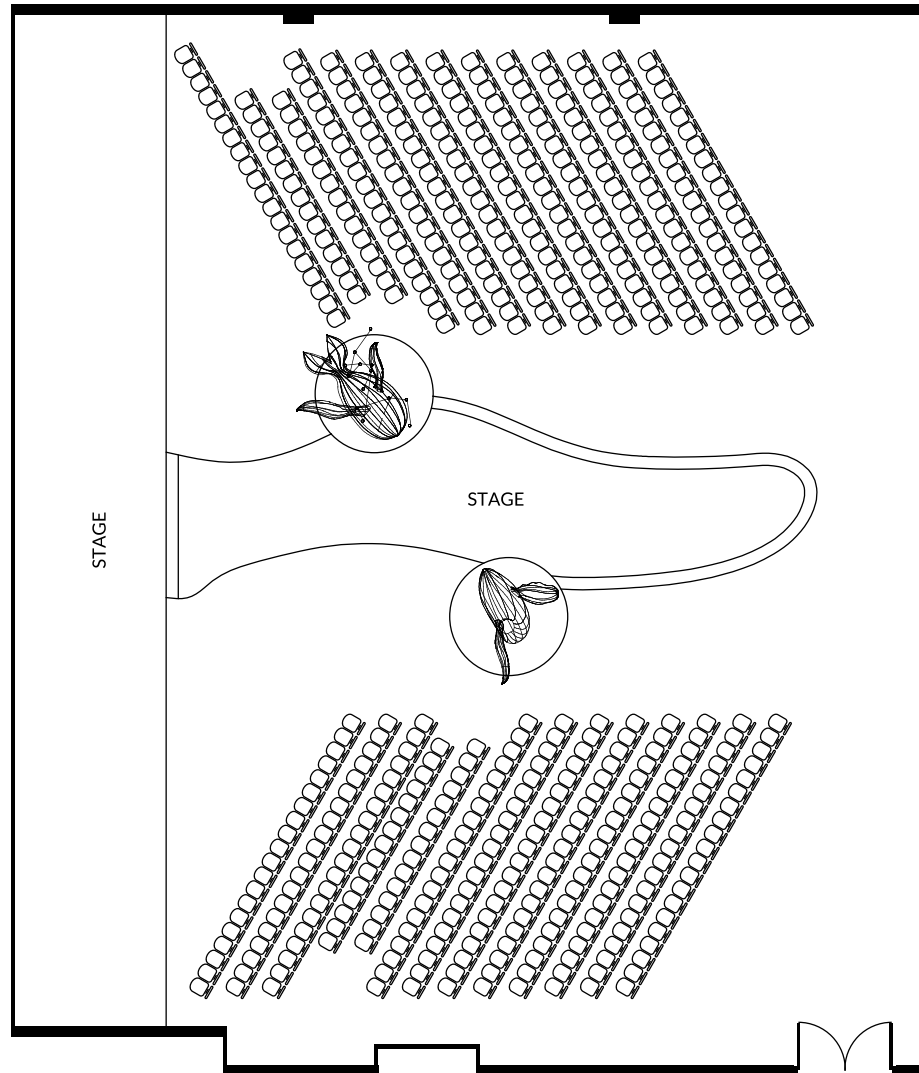

THE
**Majestic
Marine**
BALLROOM

Theatre
7500 sqft | 500 pax

JAYWIN HOLDINGS SDN BHD (1558233-H)
Ground floor Retail Block, Pusat Perdagangan
Mines 2, Jalan Mines 2, Mines Wellness City
43300 Seri Kembangan, Selangor

011 5372 1419 | www.confetti.com.my

*This map is not to scale.