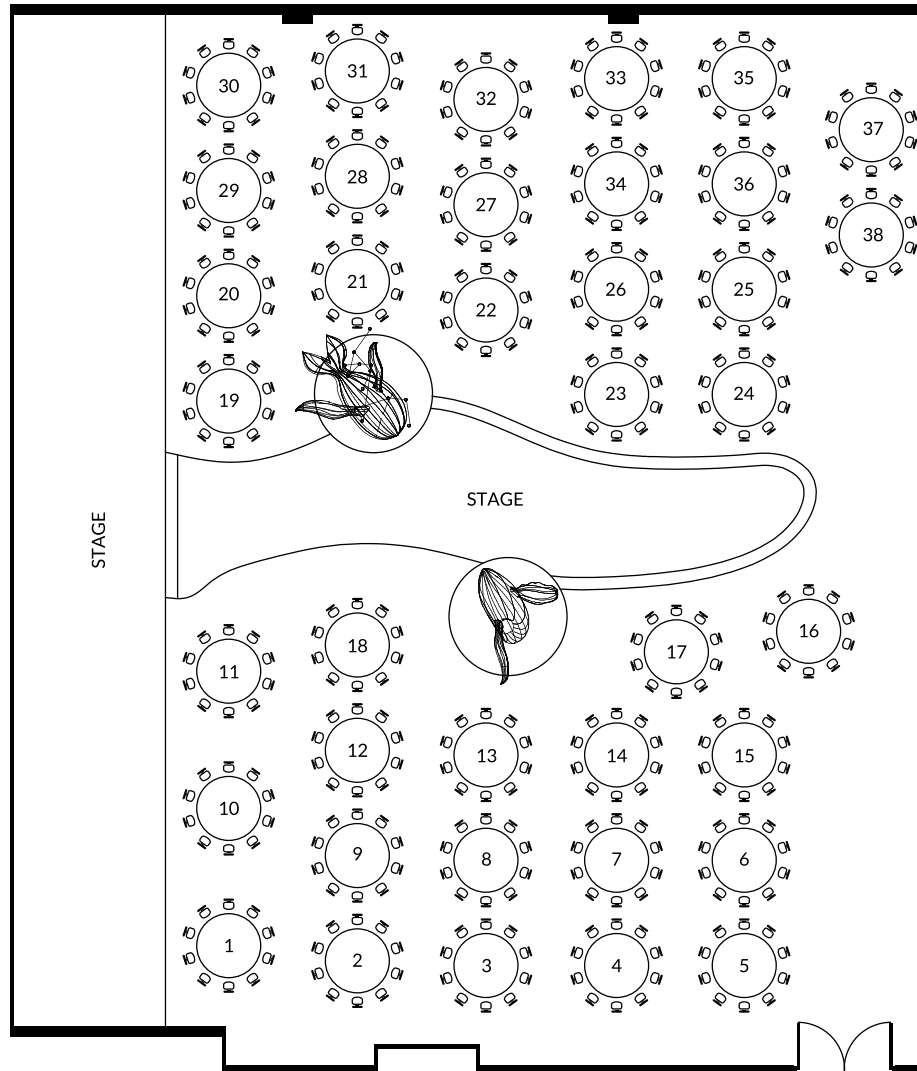

THE  
**Majestic  
 Marine**  
 BALLROOM

**Round Table 6ft**  
 7500 sqft | 270 pax

JAYWIN HOLDINGS SDN BHD (1558233-H)  
 Ground floor Retail Block, Pusat Perdagangan  
 Mines 2, Jalan Mines 2, Mines Wellness City  
 43300 Seri Kembangan, Selangor

011 5372 1419 | [www.confetti.com.my](http://www.confetti.com.my)

\*This map is not to scale.

THE  
**Majestic  
 Marine**  
 BALLROOM

**Round Table 5ft**  
 7500 sqft | 380 pax

JAYWIN HOLDINGS SDN BHD (1558233-H)  
 Ground floor Retail Block, Pusat Perdagangan  
 Mines 2, Jalan Mines 2, Mines Wellness City  
 43300 Seri Kembangan, Selangor