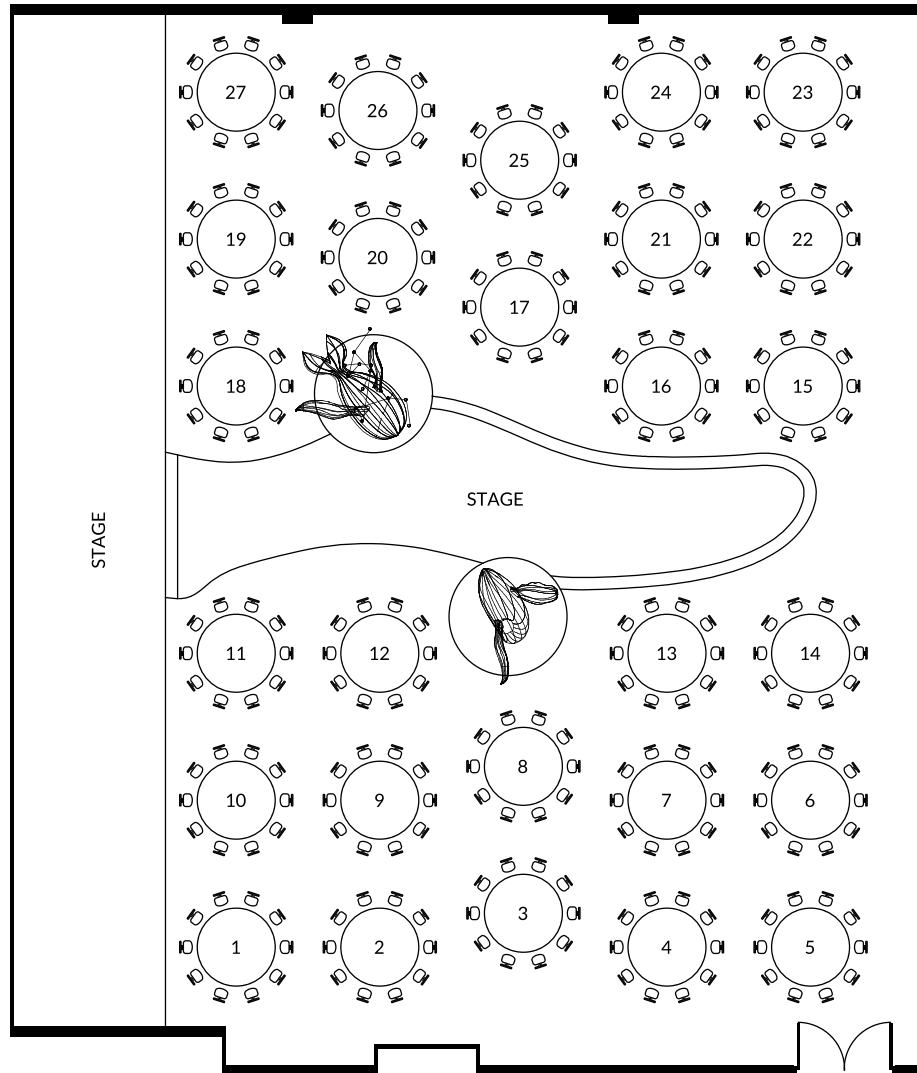

THE  
**Majestic  
 Marine**  
 BALLROOM

**Round Table 6ft**  
 7500 sqft | 270 pax

JAYWIN HOLDINGS SDN BHD (1558233-H)  
 Ground floor Retail Block, Pusat Perdagangan  
 Mines 2, Jalan Mines 2, Mines Wellness City  
 43300 Seri Kembangan, Selangor

011 5372 1419 | [www.confetti.com.my](http://www.confetti.com.my)

\*This map is not to scale.

THE  
**Majestic  
 Marine**  
 BALLROOM

**Round Table 5ft**  
 7500 sqft | 380 pax

JAYWIN HOLDINGS SDN BHD (1558233-H)  
 Ground floor Retail Block, Pusat Perdagangan  
 Mines 2, Jalan Mines 2, Mines Wellness City  
 43300 Seri Kembangan, Selangor