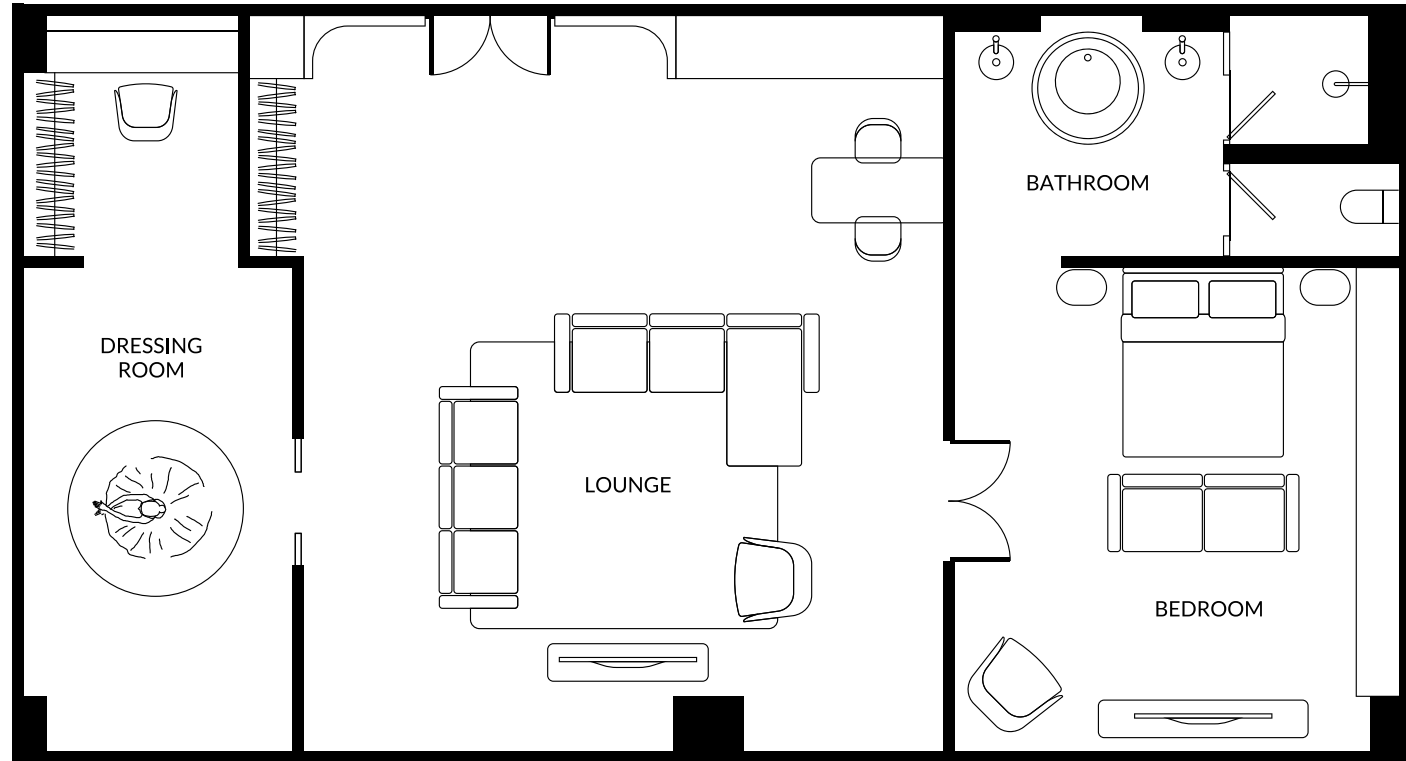

Story & Tale

THE HONEYMOON SUITE

Build-up Area
1109 sqft | 30 pax

JAYWIN HOLDINGS SDN BHD (1558233-H)
Ground floor Retail Block, Pusat Perdagangan
Mines 2, Jalan Mines 2, Mines Wellness City
43300 Seri Kembangan, Selangor