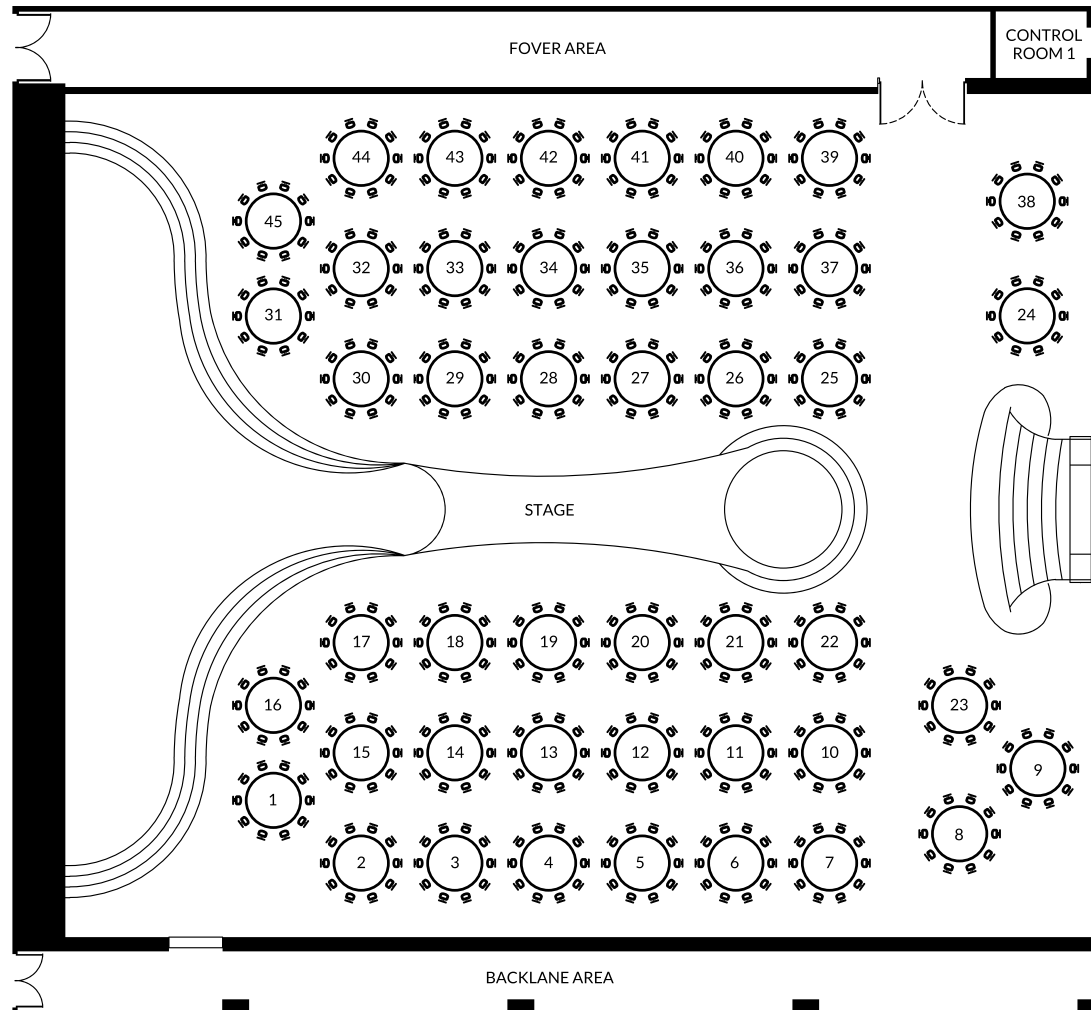

# THE Glitz Gala

BALLROOM

Round Table 5ft  
7500 sqft | 450 pax

JAYWIN HOLDINGS SDN BHD (1558233-H)  
Ground floor Retail Block, Pusat Perdagangan  
Mines 2, Jalan Mines 2, Mines Wellness City  
43300 Seri Kembangan, Selangor

# THE Glitz Gala

BALLROOM

Round Table 6ft  
7500 sqft | 350 pax

JAYWIN HOLDINGS SDN BHD (1558233-H)  
Ground floor Retail Block, Pusat Perdagangan  
Mines 2, Jalan Mines 2, Mines Wellness City  
43300 Seri Kembangan, Selangor