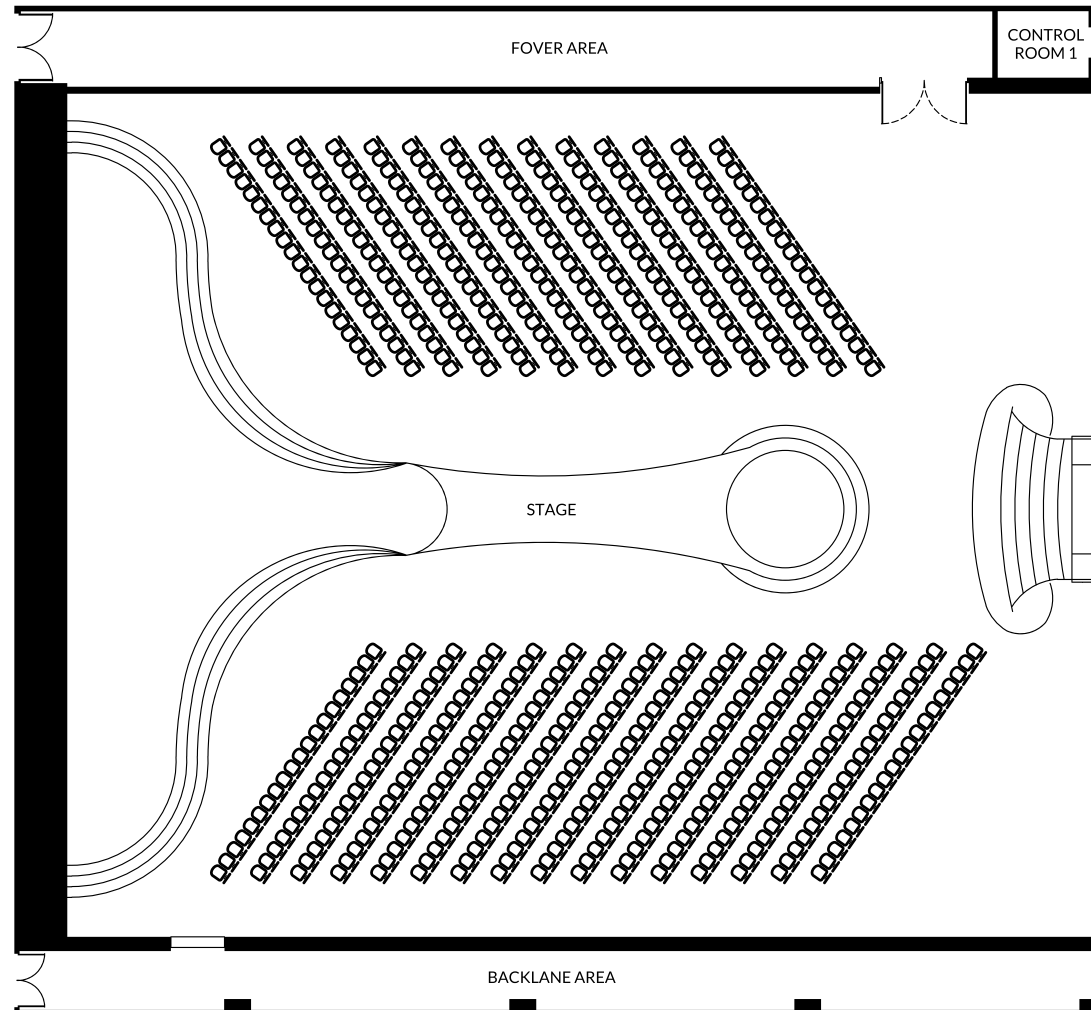

THE Glitz Gala

BALLROOM

Theatre
7500 sqft | 600 pax

JAYWIN HOLDINGS SDN BHD (1558233-H)
Ground floor Retail Block, Pusat Perdagangan
Mines 2, Jalan Mines 2, Mines Wellness City
43300 Seri Kembangan, Selangor

011 5372 1419 | www.confetti.com.my

*This map is not to scale.