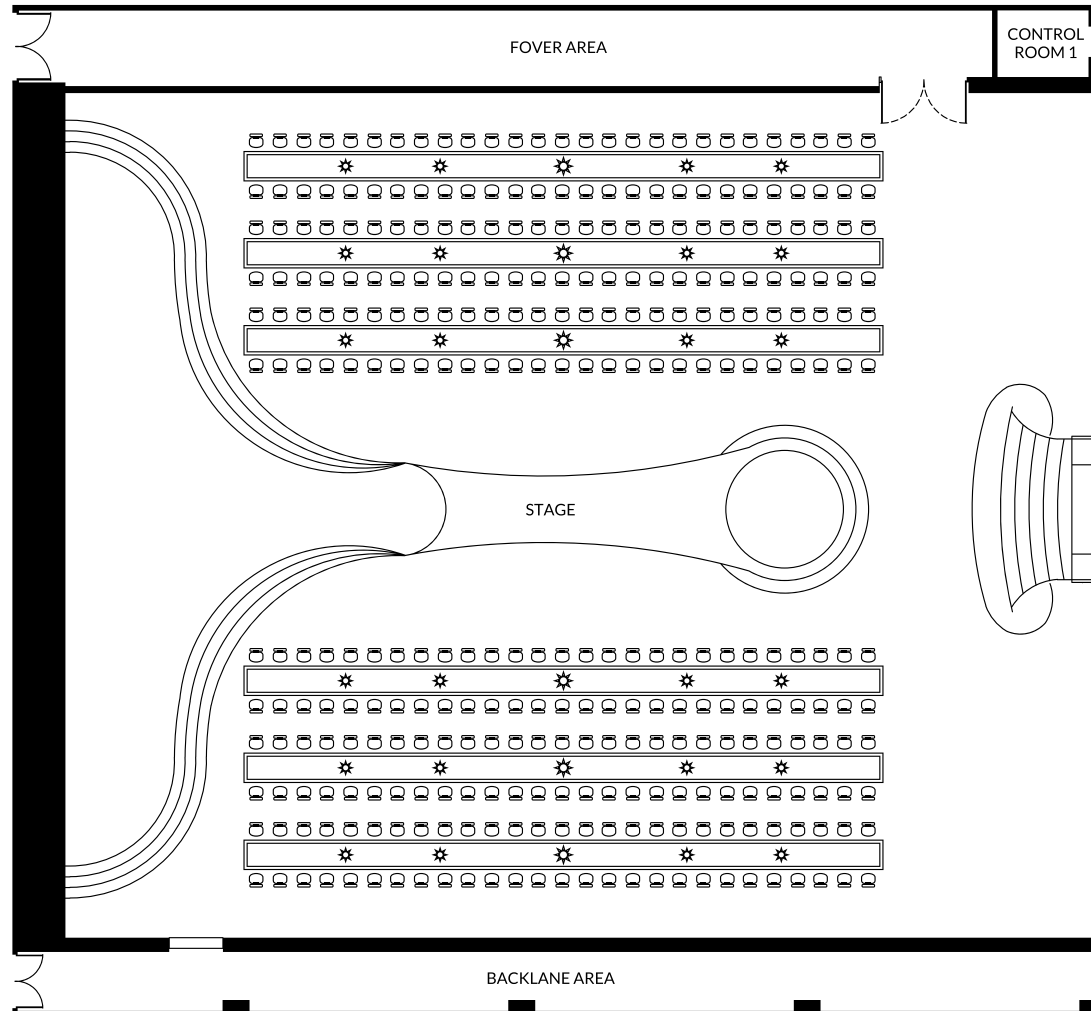

THE Glitz Gala BALLROOM

Viking
7500 sqft | 340 pax

JAYWIN HOLDINGS SDN BHD (1558233-H)
Ground floor Retail Block, Pusat Perdagangan
Mines 2, Jalan Mines 2, Mines Wellness City
43300 Seri Kembangan, Selangor

011 5372 1419 | www.confetti.com.my

*This map is not to scale.