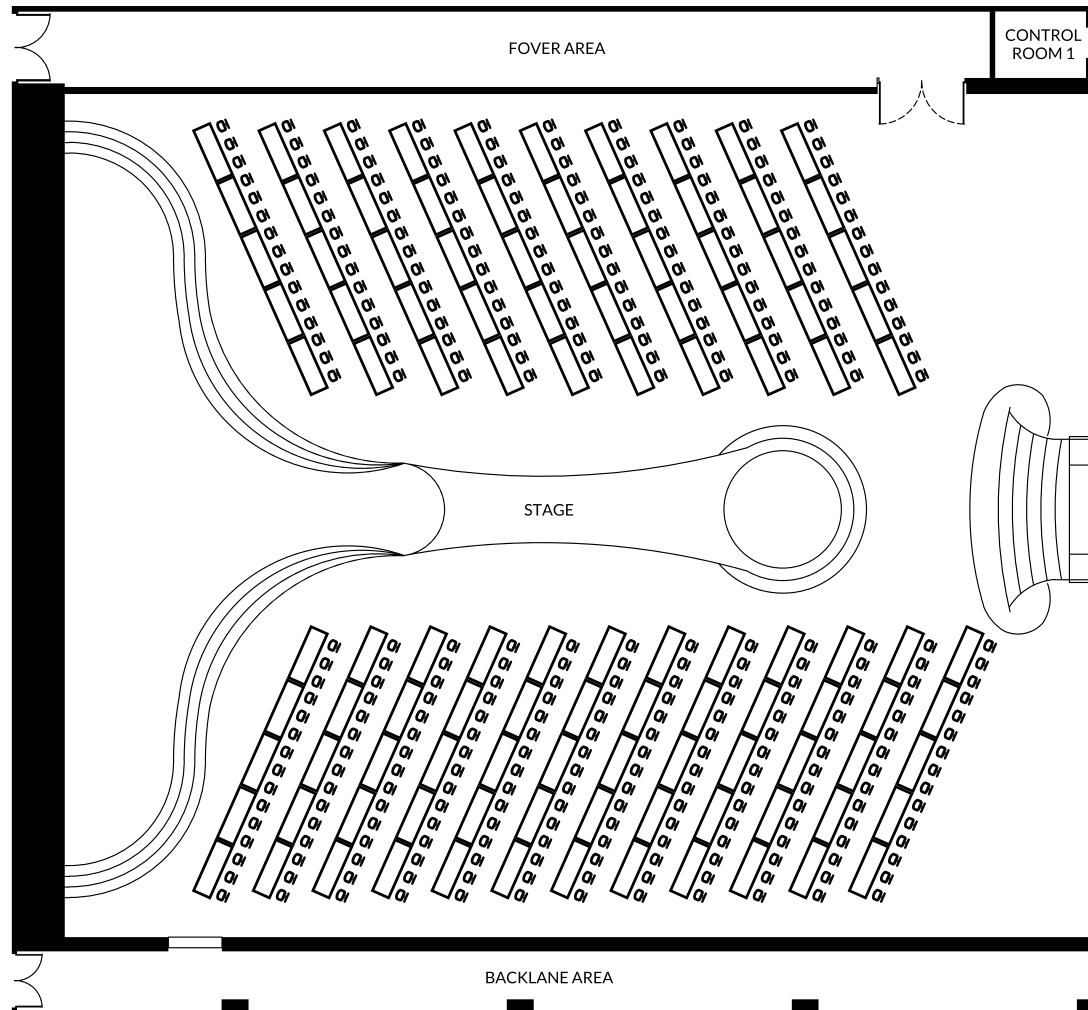

THE Glitz Gala BALLROOM

Classroom
7500 sqft | 320 pax

JAYWIN HOLDINGS SDN BHD (1558233-H)
Ground floor Retail Block, Pusat Perdagangan
Mines 2, Jalan Mines 2, Mines Wellness City
43300 Seri Kembangan, Selangor

011 5372 1419 | www.confetti.com.my

*This map is not to scale.