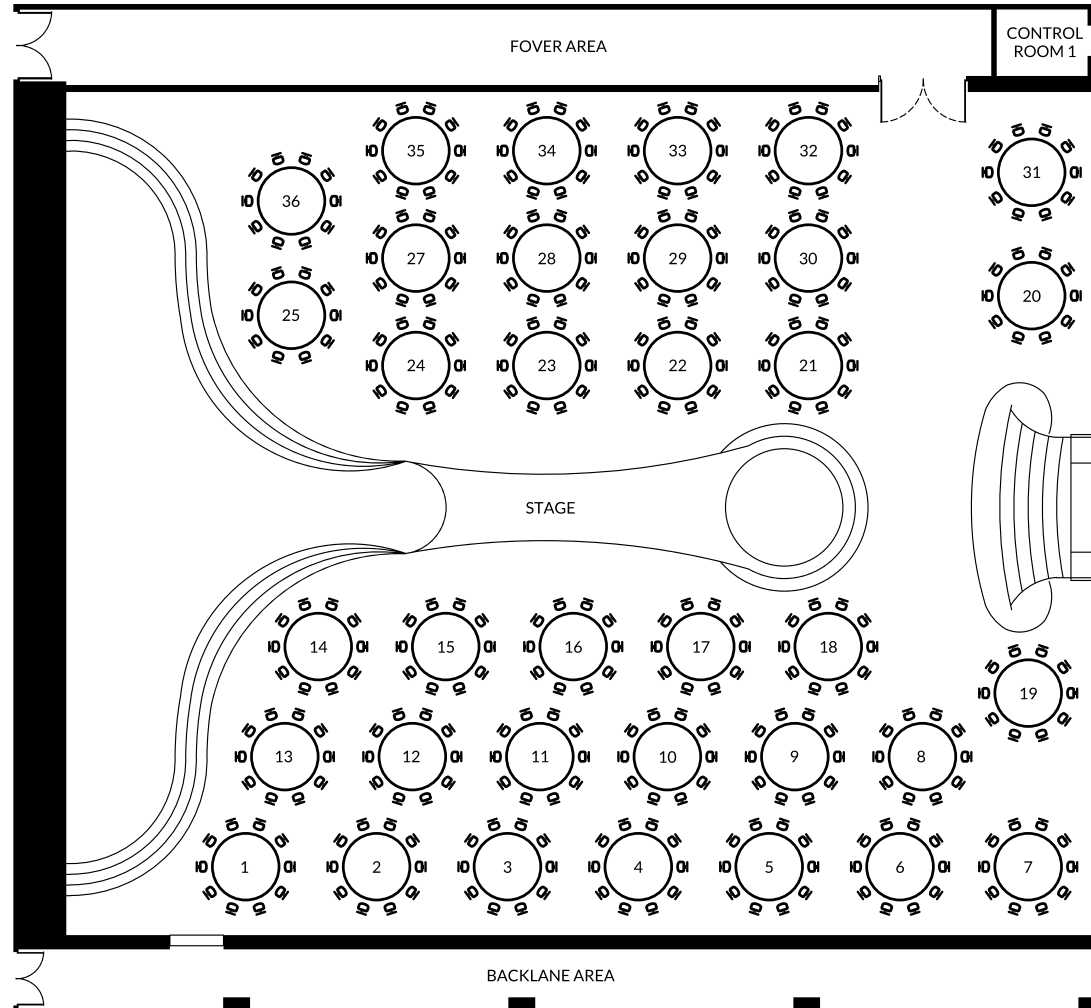

# THE Glitz Gala

BALLROOM

Round Table 5ft  
7500 sqft | 450 pax

JAYWIN HOLDINGS SDN BHD (1558233-H)  
Ground floor Retail Block, Pusat Perdagangan  
Mines 2, Jalan Mines 2, Mines Wellness City  
43300 Seri Kembangan, Selangor

# THE Glitz Gala

BALLROOM

Round Table 6ft  
7500 sqft | 350 pax

JAYWIN HOLDINGS SDN BHD (1558233-H)  
Ground floor Retail Block, Pusat Perdagangan  
Mines 2, Jalan Mines 2, Mines Wellness City  
43300 Seri Kembangan, Selangor